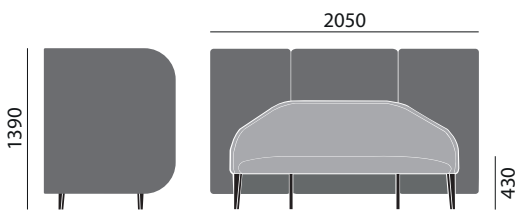

Lounge system (four single legs made of steel tube) CE2300

UPHOLSTERY & FINISHES

basic model

- seat and back upholstered
- gliders with anti-sliding-surface

options / accessories

- felt gliders (for laminate and parquet floors) (3)
- frame coated
- media box 2 x 230V, accessible from the front, installed under seating surface or mounted on the left side (when standing in front), installed between the seating area and the backrest
- media box 1 x 230 V, 1 x USB charger, mounted on the left side (when standing in front), installed between the seating area and the backrest

upholstery

according to Brunner standard range

colours

- alu matt
- white
- lava

basic model

- seat and back upholstered
- panel single-coloured upholstered
- gliders with anti-sliding-surface

options / accessories

- felt gliders (for laminate and parquet floors) (3)
- media box 2 x 230V, accessible from the front, installed under seating surface or mounted on the left side (when standing in front), installed between the seating area and the backrest
- media box 1 x 230 V, 1 x USB charger, mounted on the left side (when standing in front), installed between the seating area and the backrest
- whiteboard, approx. W x H: 65 x 55 cm, attachable, colour white (CE010)
- coat hook

options

- panel two-coloured (two-coloured version only possible within the same fabric collection)

upholstery

according to Brunner standard range

colours

Beschichtungstöne: alu matt, white, lava