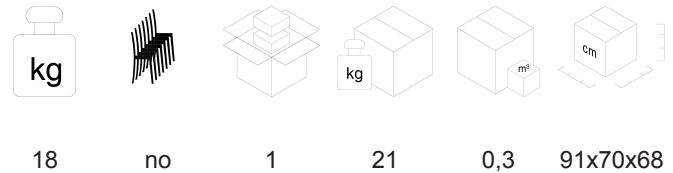

NULITE

Design Luxy R&D

article: 28040
code: 4NL2803

Patent: 10022644
Warranty: 5 years

DESCRIPTION

Executive, high backrest, with chromed aluminum armrests, gas lift, polished aluminum base, with Ø 65 mm black wheels.