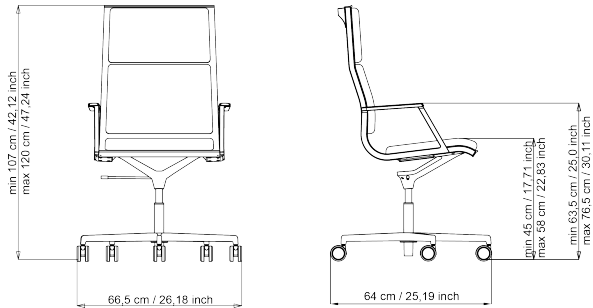

NULITE

Design Luxy R&D

article: 28040
code: 4NL2803

Patent: 10022644
Warranty: 5 years

DESCRIPTION

Executive, high backrest, with chromed aluminum armrests, gas lift, polished aluminum base, with Ø 65 mm black wheels.

FINISHING: Chromed or painted with white and black epoxy powders with anti-scratch treatment.

BACK: PVC support, fireproof foam.

SEAT: PVC support, fireproof foam.

STRUCTURE: seat/back structure in high resistance steel tube 25x28 mm thickness 1,5 mm, with chrome plated or white epoxy powder finish and anti-scratch treatment.

BASE: swivel 5 or 4 star base in die-cast aluminum with glossy finish or painted with white or black epoxy powders with anti-scratch treatment.

CASTORS: self-braking rubber (standard) Ø 65 mm chromed, black or white.