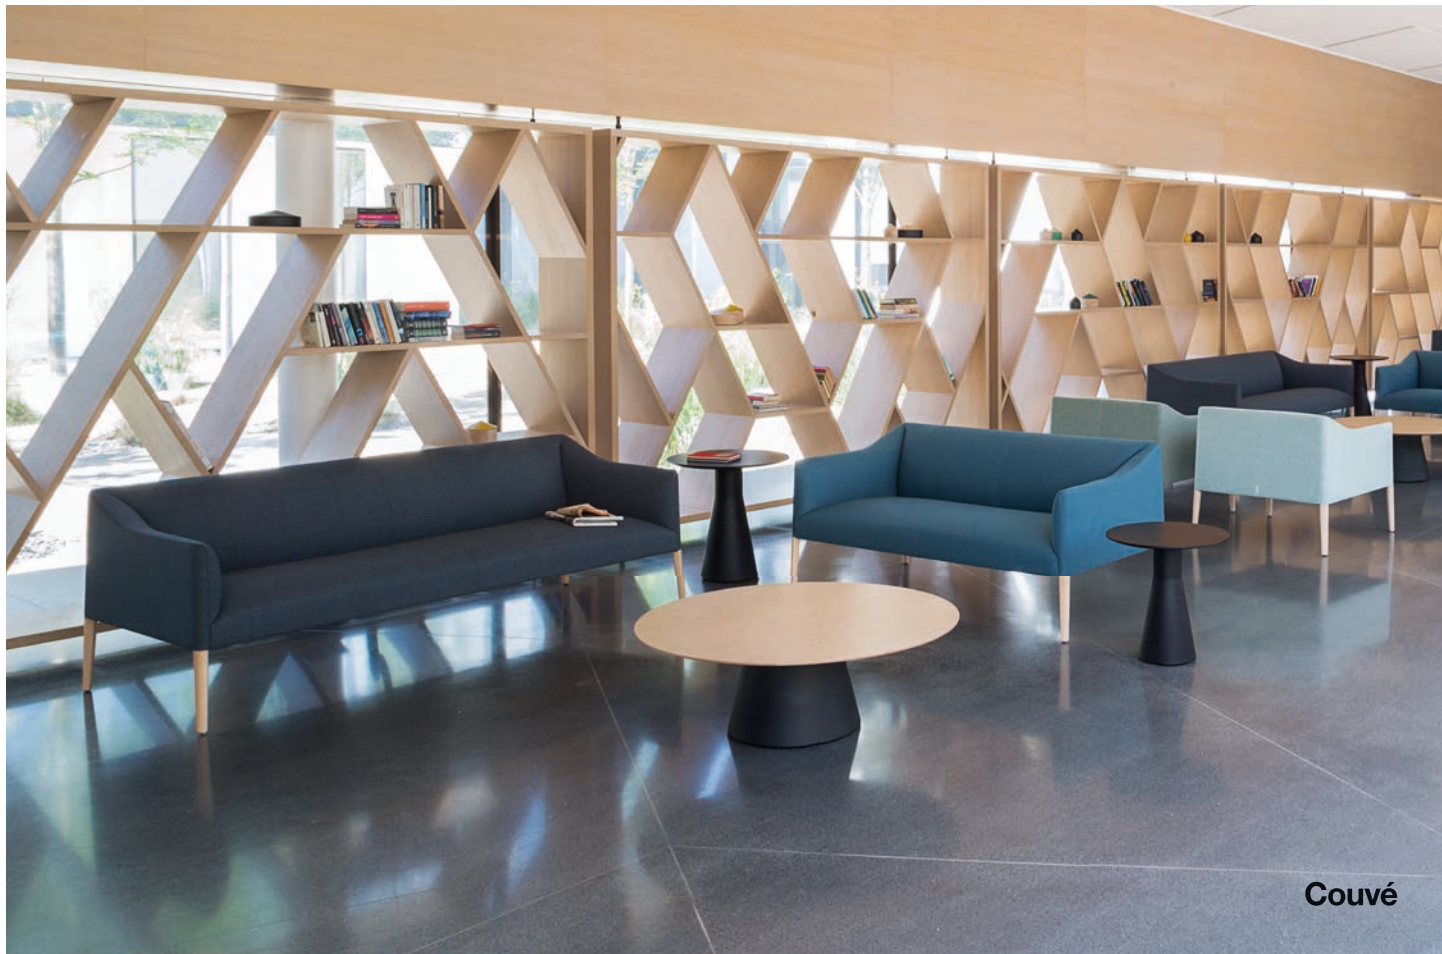

Workspace
Zona de trabajo

▼ **BU 1276**

Lounge chair with upholstered seat and backrest and four-legged solid beech wood frame.

Butaca con asiento y respaldo tapizado y base de cuatro patas de madera maciza de haya.