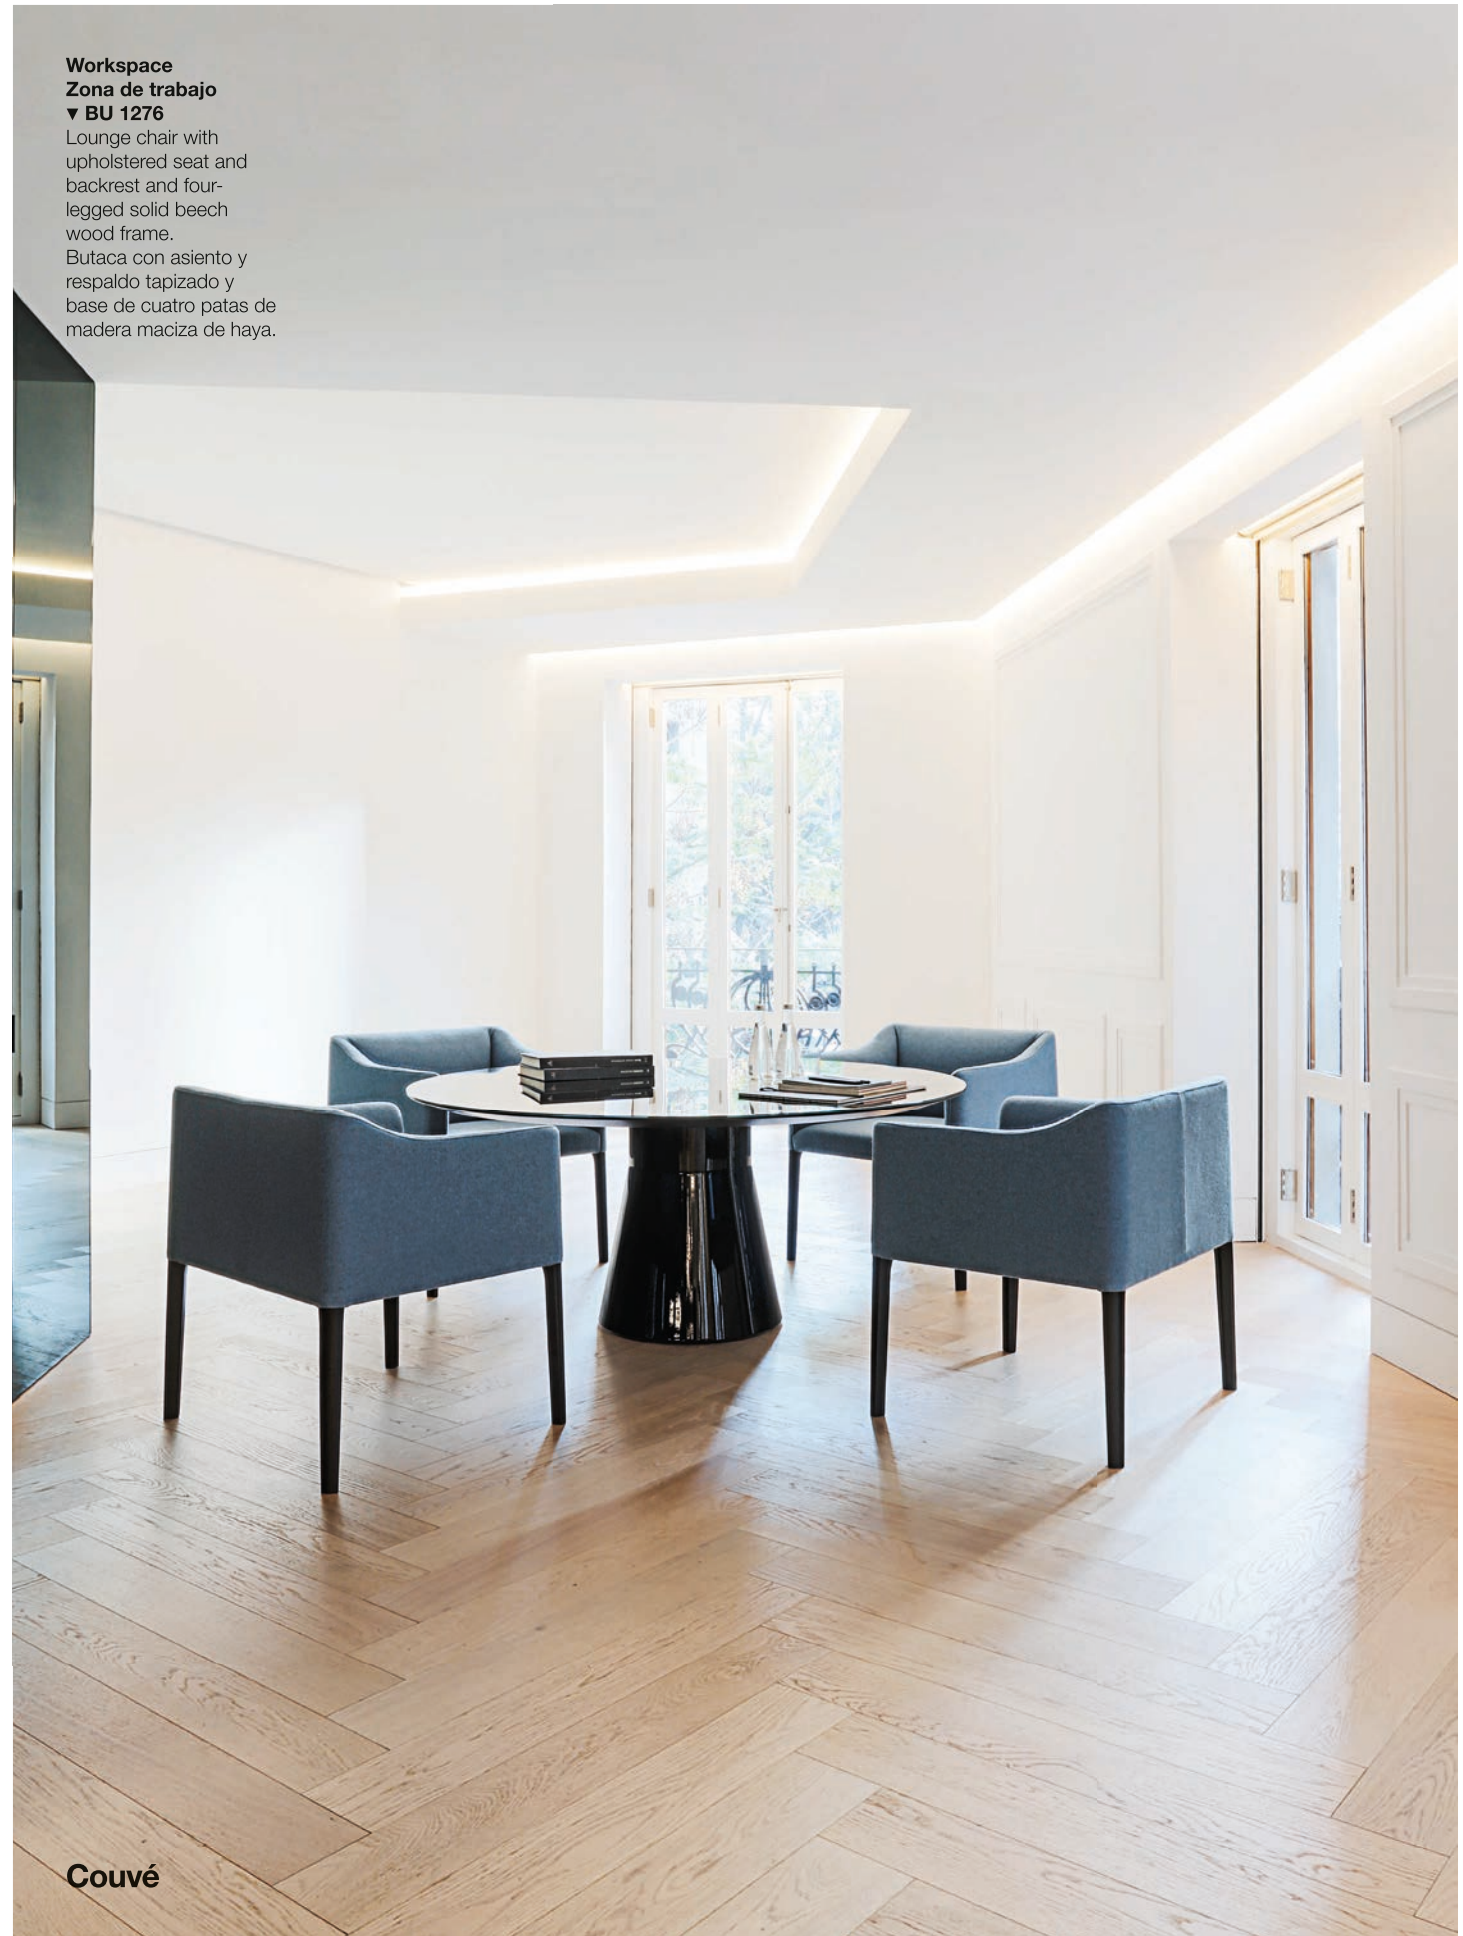

Workspace
Zona de trabajo

▼ **BU 1276**

Lounge chair with upholstered seat and backrest and four-legged solid beech wood frame.

Butaca con asiento y respaldo tapizado y base de cuatro patas de madera maciza de haya.