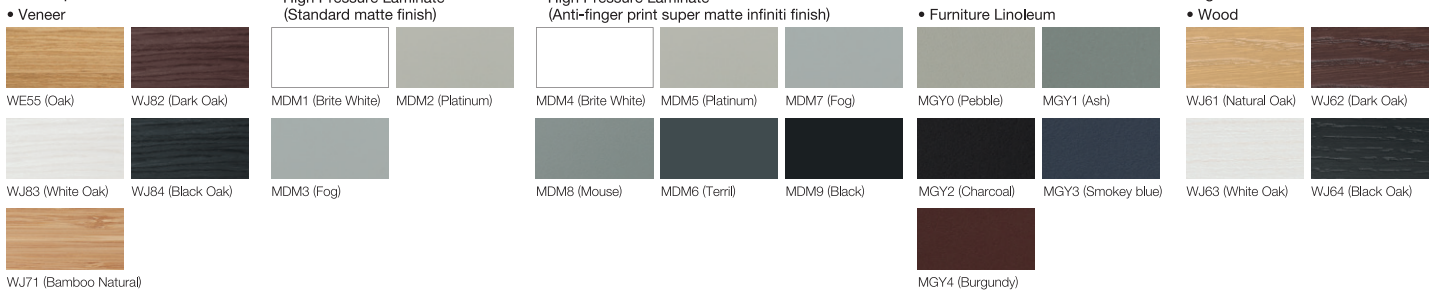

Table | Finishes

Tabletops

Shapes and Dimensions

*Inch

Standard table H 29" / High table H 42"

D \ W	Soft Square / Soft Round				Soft Rectangle / Soft Ellipse				Soft Trapezoid				Soft Pentagon			
	36"	42"	48"	54"	60"	72"	84"	96"	60"	72"	84"	96"	60"	72"	84"	96"
30"																
36"	■ ●															
42"		■ ●														
48"			■ ●													
54"				■ ●												
60"					■ ●											

Low table H 17" / 25"

D \ W	Soft Square		Soft Ellipse	
	24"	36"	48"	60"
18"			●	
24"	■		●	
30"				●
36"		■		

OKAMURA

OKAMURA CORPORATION
International Sales & Marketing Div.
www.okamura.com

The products listed in this catalog are available as of September 2021. Please note that specifications, dimensions, and colors are subject to change without notice. The colors of the actual products may differ somewhat from the colors shown in the catalog, depending on printing conditions.