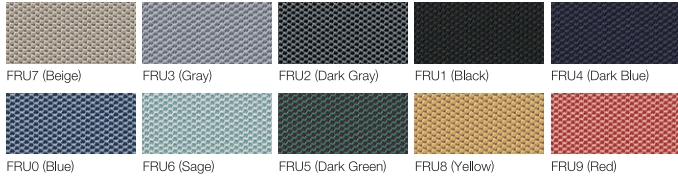

Chair | Finishes

Upholstery

• Re:net – produced from salvaged fishing nets

• Leather