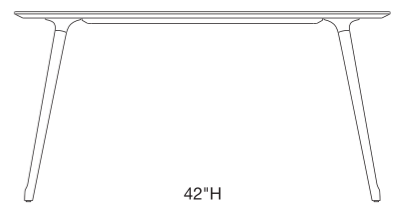

rainlightstudio.com

Conference Chair
Middle Back

Conference Chair
High Back

Lounge Chair

High Stool

42"H

29"H

17"H