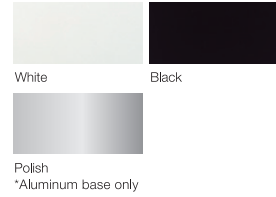

Legs

• Aluminium / Steel