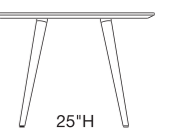

rainlightstudio.com

Conference Chair
Middle Back

Conference Chair
High Back

Lounge Chair

High Stool

42"H

29"H

17"H