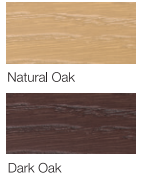

Details that inspire
 Table tops feature an elegant and tactile tapered knife-edge detail. Engage the senses to stimulate wellbeing, with diverse textures and finishes. Select a wood veneer, laminate or linoleum worktop each with a curated range of color choices that can be beautifully matched with legs in one of four woodgrain finishes.

Chair | Finishes

Upholstery

• Re:net – produced from salvaged fishing nets

• Leather

Legs

• Aluminium / Steel

• Wood

Leg Variation

Leg Type	Color	Conference Chair		Lounge Chair	High Stool
		Middle Back	High Back		
5-star Caster (Aluminium)	White / Black / Polish		●		
4-star Caster (Aluminium)	White / Black / Polish		●		
4-star Glide (Aluminium)	White / Black / Polish		●	●	
4-leg (Steel)	White / Black		●	●	●
4-leg (Wood)	Natural Oak / Dark Oak		●	●	●