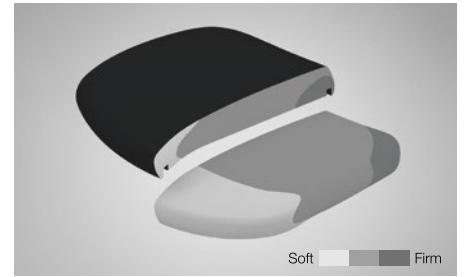

## Functions

### Smart Operation Mechanism

Designed to fit your body, and your style. Features include Smart Operation with height adjustment and reclining lock at your fingertips, responsive seat slide and tension controls.

### Ankle-Tilt Reclining

An ankle-tilt mechanism enables anyone to find their most comfortable reclining position. Using the ankle as a pivot point, this mechanism moves in sync with the seat, for greater support – stimulating variation in posture and relaxation, with uninterrupted comfort.