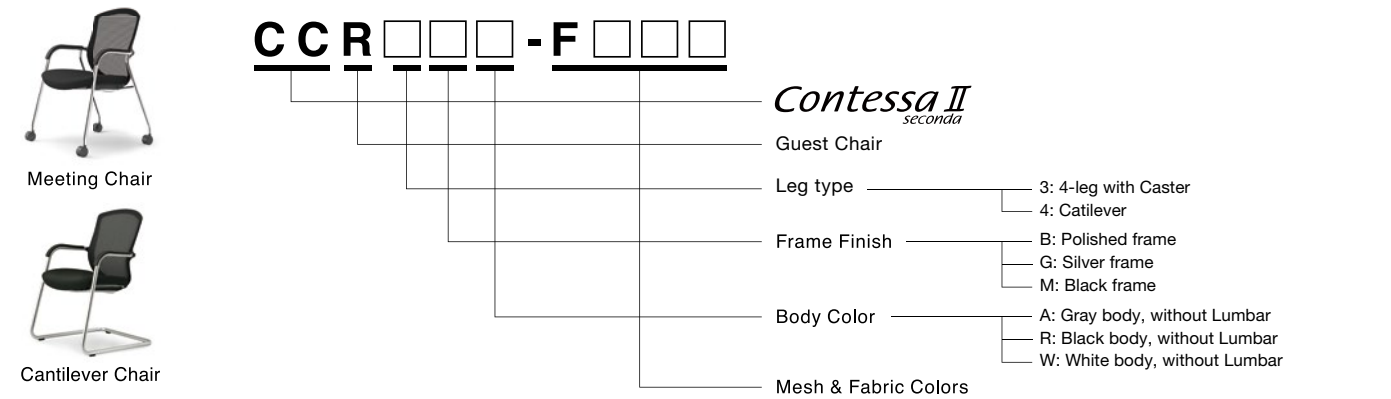

Fixed Hanger

CC926W-G□□□
G721: Black, G726: Gray, GB03: White

Adjustable Lumbar support

CC519W-G□□□
G721: Black, G726: Gray, GB03: White

Product Code

Color Variations

Mesh Back and Mesh Seat

Mesh Back and Cushion Seat

Mesh Back and Leather Seat

Leather Back and Leather Seat

Color Variations **kvadrat** (Special Fabric)

Steelcut Trio

Seat										
	213	253	205	133	153	124	883	983	515	533
Seat										
	796	716	966	946	446	436				