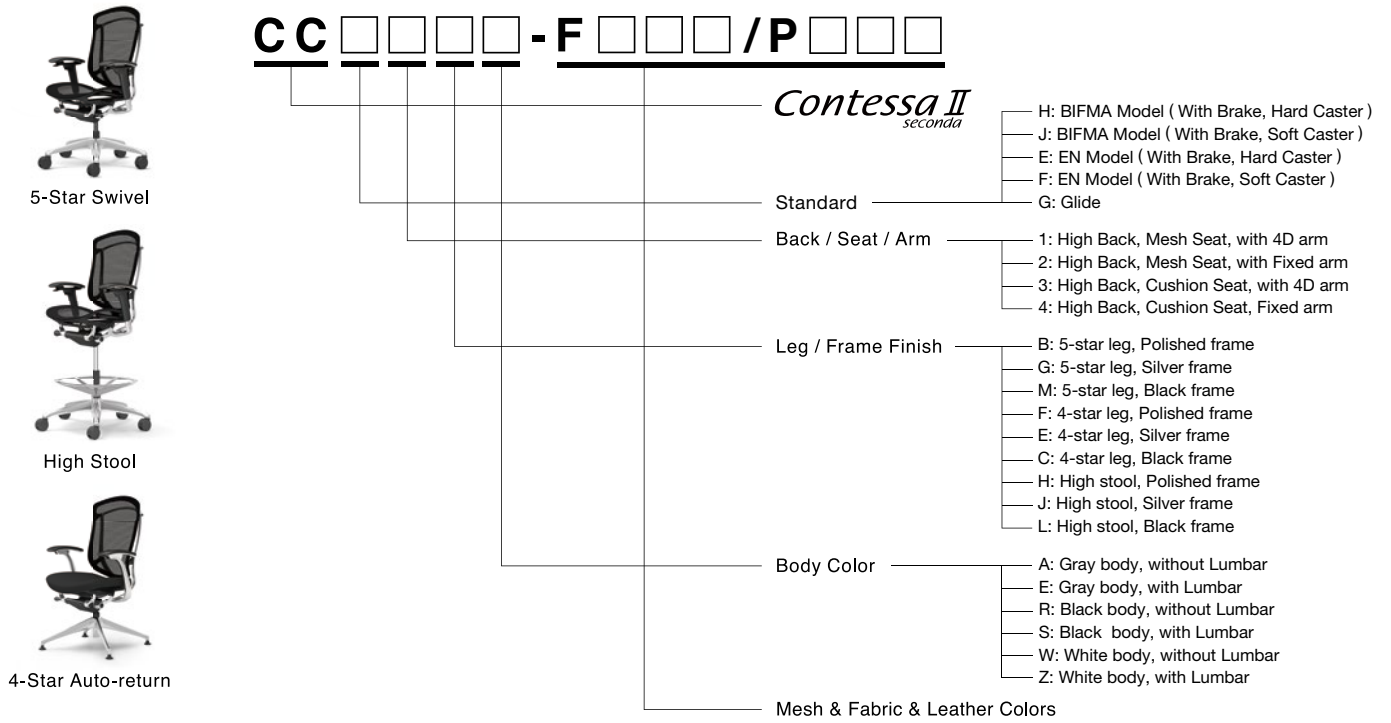

Fixed Hanger

CC926W-G□□□
G721: Black, G726: Gray, GB03: White

Adjustable Lumbar support

CC519W-G□□□
G721: Black, G726: Gray, GB03: White

Product Code

Color Variations

Mesh Back and Mesh Seat

Mesh Back and Cushion Seat

Mesh Back and Leather Seat

Leather Back and Leather Seat

Color Variations **kvadrat** (Special Fabric)

Steelcut Trio

Seat										
	213	253	205	133	153	124	883	983	515	533
Seat										
	796	716	966	946	446	436				