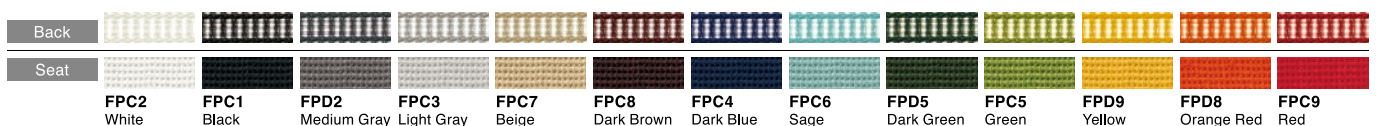

Fixed Hanger

CC926W-G□□□
G721: Black, G726: Gray, GB03: White

Adjustable Lumbar support

CC519W-G□□□
G721: Black, G726: Gray, GB03: White

Product Code

Color Variations

Mesh Back and Mesh Seat

Mesh Back and Cushion Seat

Mesh Back and Leather Seat

Leather Back and Leather Seat

Color Variations **kvadrat** (Special Fabric)

Steelcut Trio

Seat										
	213	253	205	133	153	124	883	983	515	533
Seat										
	796	716	966	946	446	436				