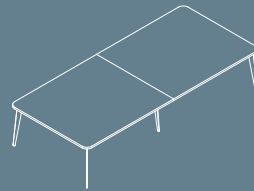

## Scrivanie | Desks | Bureaux | Mesas

H 73,4 cm  
H 22 7/8"

L 120/140/160/180/200 - P 80/90 cm  
W 47 1/4"-55 1/8"-63"-70 7/8"-78 3/4" - D 31 1/2"-35 3/8"

L 120/140/160/180/200 - P 80 cm  
W 47 1/4"-55 1/8"-63"-70 7/8"-78 3/4" - D 31 1/2"

## Dattilo | Returns | Retours | Alas

H 73,4 cm  
H 22 7/8"

L 80/100/120 - P 60 cm  
W 31 1/2"-39 3/8"-47 1/4" - D 23 5/8"

## Bench | Bench | Bench | Bench

H 73,4 cm  
H 22 7/8"

L 120/140/160/180/200 - P 160 cm  
W 47 1/4"-55 1/8"-63"-70 7/8"-78 3/4" - D 63"

L 240/280/320/360/400 - P 160 cm  
W 94 1/2"-110 1/4"-126"-141 3/4"-157 1/2" - D 63"

L 360/420/480/540/600 - P 160 cm  
W 141 3/4"-165 3/8"-189"-212 5/8"-236 1/4" - D 63"