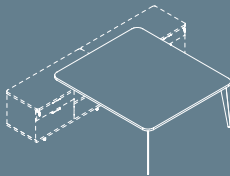

## Scrivanie | Desks | Bureaux | Mesas

H 73,4 cm  
H 22 7/8"

L 120/140/160/180/200 - P 80/90 cm  
W 47 1/4"-55 1/8"-63"-70 7/8"-78 3/4" - D 31 1/2"-35 3/8"

L 120/140/160/180/200 - P 80 cm  
W 47 1/4"-55 1/8"-63"-70 7/8"-78 3/4" - D 31 1/2"

## Dattilo | Returns | Retours | Alas

H 73,4 cm  
H 22 7/8"

L 80/100/120 - P 60 cm  
W 31 1/2"-39 3/8"-47 1/4" - D 23 5/8"

## Bench | Bench | Bench | Bench

H 73,4 cm  
H 22 7/8"

L 120/140/160/180/200 - P 160 cm  
W 47 1/4"-55 1/8"-63"-70 7/8"-78 3/4" - D 63"

L 240/280/320/360/400 - P 160 cm  
W 94 1/2"-110 1/4"-126"-141 3/4"-157 1/2" - D 63"

L 360/420/480/540/600 - P 160 cm  
W 141 3/4"-165 3/8"-189"-212 5/8"-236 1/4" - D 63"