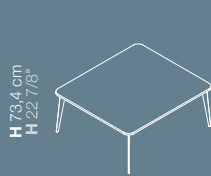

## Scrivanie | Desks | Bureaux | Mesas

H 73,4 cm  
H 22 7/8"

L 120/140/160/180/200 - P 80/90 cm  
W 47 1/4"-55 1/8"-63"-70 7/8"-78 3/4" - D 31 1/2"-35 3/8"

L 120/140/160/180/200 - P 80 cm  
W 47 1/4"-55 1/8"-63"-70 7/8"-78 3/4" - D 31 1/2"

## Dattilo | Returns | Retours | Alas

H 73,4 cm  
H 22 7/8"

L 80/100/120 - P 60 cm  
W 31 1/2"-39 3/8"-47 1/4" - D 23 5/8"

## Bench | Bench | Bench | Bench

H 73,4 cm  
H 22 7/8"

L 120/140/160/180/200 - P 160 cm  
W 47 1/4"-55 1/8"-63"-70 7/8"-78 3/4" - D 63"

L 240/280/320/360/400 - P 160 cm  
W 94 1/2"-110 1/4"-126"-141 3/4"-157 1/2" - D 63"

L 360/420/480/540/600 - P 160 cm  
W 141 3/4"-165 3/8"-189"-212 5/8"-236 1/4" - D 63"