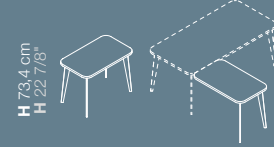

## Scrivanie | Desks | Bureaux | Mesas

H 73,4 cm  
H 22 7/8"

L 120/140/160/180/200 - P 80/90 cm  
W 47 1/4"-55 1/8"-63"-70 7/8"-78 3/4" - D 31 1/2"-35 3/8"

L 120/140/160/180/200 - P 80 cm  
W 47 1/4"-55 1/8"-63"-70 7/8"-78 3/4" - D 31 1/2"

## Dattilo | Returns | Retours | Alas

H 73,4 cm  
H 22 7/8"

L 80/100/120 - P 60 cm  
W 31 1/2"-39 3/8"-47 1/4" - D 23 5/8"

## Bench | Bench | Bench | Bench

H 73,4 cm  
H 22 7/8"

L 120/140/160/180/200 - P 160 cm  
W 47 1/4"-55 1/8"-63"-70 7/8"-78 3/4" - D 63"

L 240/280/320/360/400 - P 160 cm  
W 94 1/2"-110 1/4"-126"-141 3/4"-157 1/2" - D 63"

L 360/420/480/540/600 - P 160 cm  
W 141 3/4"-165 3/8"-189"-212 5/8"-236 1/4" - D 63"