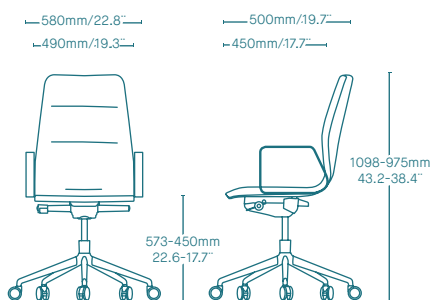

### Dimensions

- **Mechanism:** height regulation. Tilting and auto return mechanism.

- **Upholstery:** upholstered in full grain leather, natural genuine leather, eco leather or in other fabric finishes.