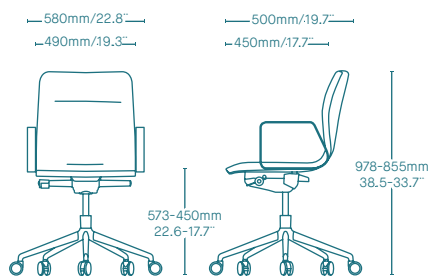

### Dimensions

- **Mechanism:** height regulation. Tilting and auto return mechanism.

- **Upholstery:** upholstered in full grain leather, natural genuine leather, eco leather or in other fabric finishes.