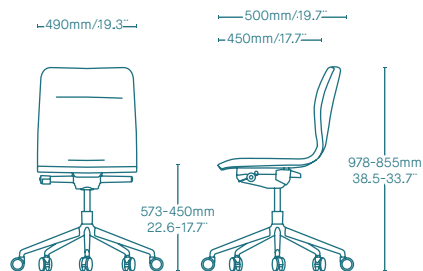

### Dimensions

- **Mechanism:** height regulation. Tilting and auto return mechanism.

- **Upholstery:** upholstered in full grain leather, natural genuine leather, eco leather or in other fabric finishes.