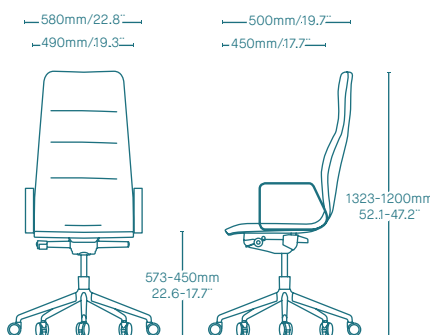

### Dimensions

- **Mechanism:** height regulation. Tilting and auto return mechanism.

- **Upholstery:** upholstered in full grain leather, natural genuine leather, eco leather or in other fabric finishes.