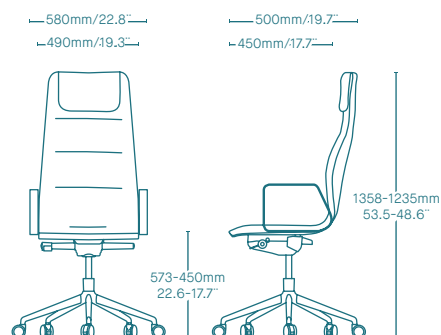

- **Mechanism:** height regulation. Tilting and auto return mechanism.

- **Upholstery:** upholstered in full grain leather, natural genuine leather, eco leather or in other fabric finishes.

Ligera's Original upholstery has two horizontal seams in the high and medium back versions, and one seam in the low one.

Ligera Squared: version of Ligera with a central vertical seam with one, two or three horizontal seams depending on the back height.

Ligera Parallel: version of Ligera with horizontal parallel seams approximately 100 mm from each other.

- **Base:** bases in 4 or 5 star bases, made of injected aluminium, polished to achieve a smooth finish or in black coated paint. Castors or lides.

- **Backrest:** 3 heights.

- **Armrests:** total chrome or in black coated paint armrests.

- **Headrest:** available in the high version.